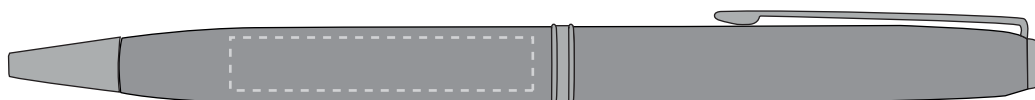

**PANTONE REFERENCE(S)**

Full colour printing

ARTWORK SCALE 100%

ARTWORK SCALE 100%

Digital Print Area:

40mm x 7mm

Product Image for visualisation  
- colours may vary

The dashed line is to demonstrate print area and will not appear on your printed item